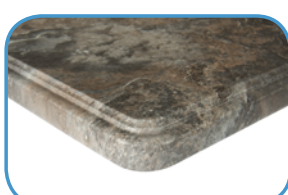

Honey-Comb\*  
\*Textured surface

Moon Dust\*  
\*Textured surface

Pebble\*  
\*Textured surface

## CHOOSE YOUR EDGE

Our four main edge options allow not only function and purpose, but also style.

Spill-Reducing

Double Waterfall

Ogee

Bullnose

1.770.368.4700