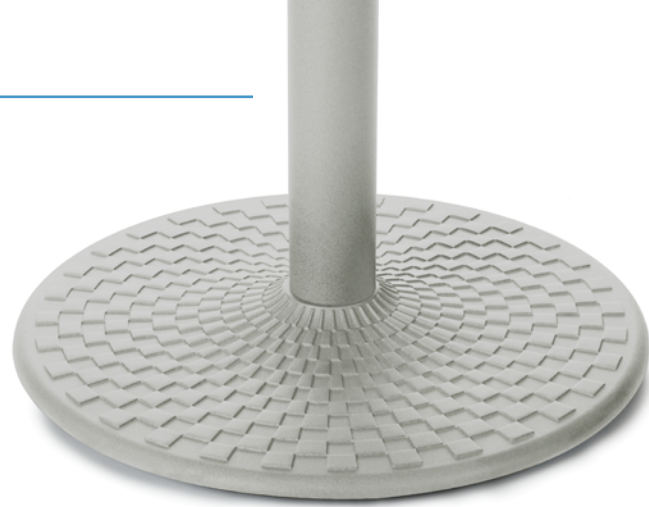

CHOOSE YOUR TOP SIZE

30"   36"   42"   48"   Custom Size _____

CHOOSE YOUR TOP SHAPE

Round   Square with Radius Corner

CHOOSE YOUR BASE

Not only are bases a necessity, they can also be treated as an accessory. We have a multitude of bases from which to choose.

*Select bases are available in different finishes at an additional cost. May have extended lead time.

Ornamental Cross Base