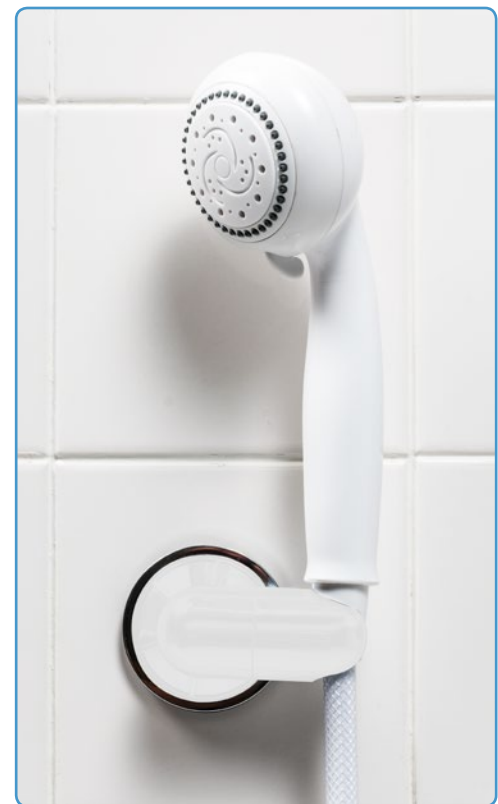

SHOWER ACCESSORIES

UNIVERSAL HANDHELD
SHOWER HEAD HOLDER

Designed to fit most hand-held shower heads and mounts conveniently within reach.

Features

- Universal Fit: Fits any handheld showerhead
- Angle-Adjustable: Keeps your handheld showerhead handy, perfectly angled and within easy reach
- Drill-free Mounting option: Suction cup mounting allows you to instantly install on almost any surface without requiring tools
- Dual Mounting: Superior Suction power on smooth polished surfaces or Screw-In Holder for mounting on textured surfaces
- Strong Construction: ABS white plastic
- Attractive Retail Package

		UOM
12040-HLDR-1	Universal Handheld Shower Head Holder	1 ea

GF Health Products, Inc. is an
intertek ISO 13485:2016 / MDSAP Certified Company

Color variations may occur due to monitor or printer settings.

+1 770.368.4700

Information contained herein is subject to change without notice.
The most current and complete product information can be found on our website.

www.grahamfield.com