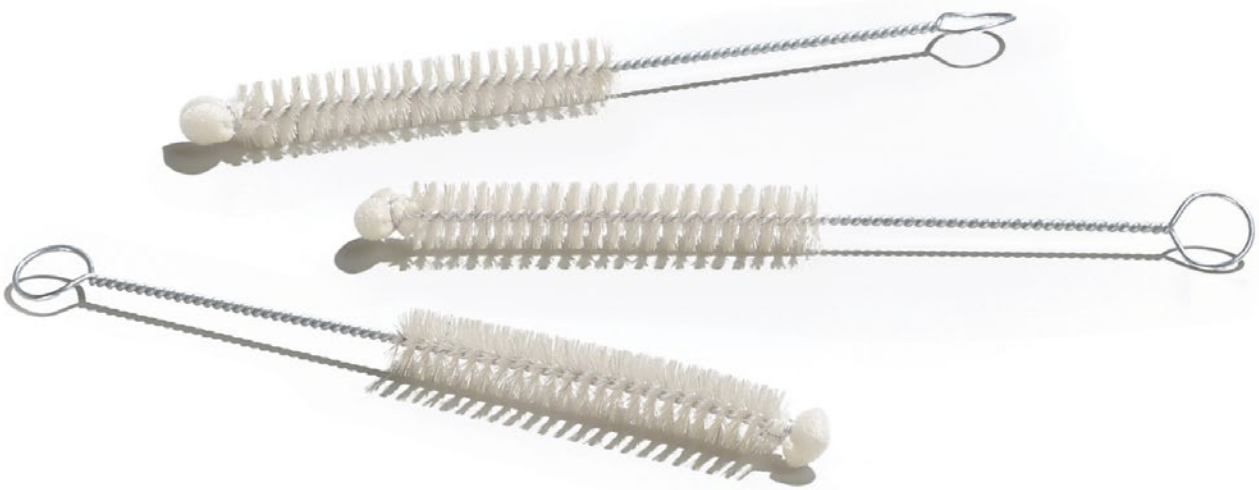

LABORATORY

SMALL BORE TEST TUBE BRUSH

Features

- White bristles with ½" sponge end
- Galvanized twisted wire handle
- Ideal for cleaning small culture tubes, test tubes, sahli tubes and all small bore glassware

Brushes are not autoclavable

	overall Length		bristle Width		bristle Length		UOM
	inch	cm	inch	cm	inch	cm	
3414	6	15.2	0.5	1.3	3	7.6	12 ea

GF Health Products, Inc. is an
intertek ISO 13485:2016 / MDSAP Certified Company

Color variations may occur due to monitor or printer settings.

+1 770.368.4700

Information contained herein is subject to change without notice.
The most current and complete product information can be found on our website.

www.grahamfield.com