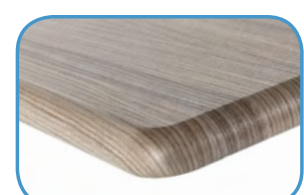

## CHOOSE YOUR EDGE

Our four main edge options allow not only function and purpose, but also style.

Spill-Reducing

Double Waterfall

Ogee

Bullnose

1.770.368.4700