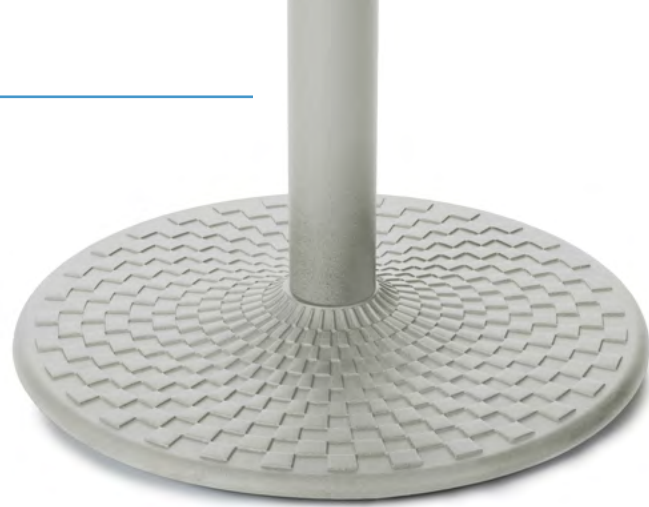

## CHOOSE YOUR EDGE

Our four main edge options allow not only function and purpose, but also style.

Spill-Reducing

Double Waterfall

Ogee

Bullnose

1.770.368.4700

## CHOOSE YOUR TOP SIZE

30"    36"    42"    48"    Custom Size \_\_\_\_\_

## CHOOSE YOUR TOP SHAPE

Round    Square with Radius Corner