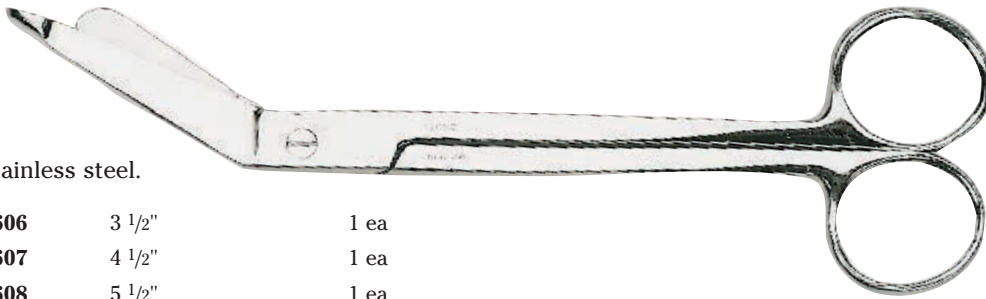

LISTER BANDAGE SCISSORS

Chrome-plated.

2600	3 1/2"	1 ea
2601	4 1/2"	1 ea
2602	5 1/2"	1 ea
2603	7 1/4"	1 ea

Stainless steel.

2606	3 1/2"	1 ea
2607	4 1/2"	1 ea
2608	5 1/2"	1 ea
2609	6 1/2"	1 ea

One Large Ring, stainless steel.

2612	8 1/4"	1 ea
-------------	--------	------