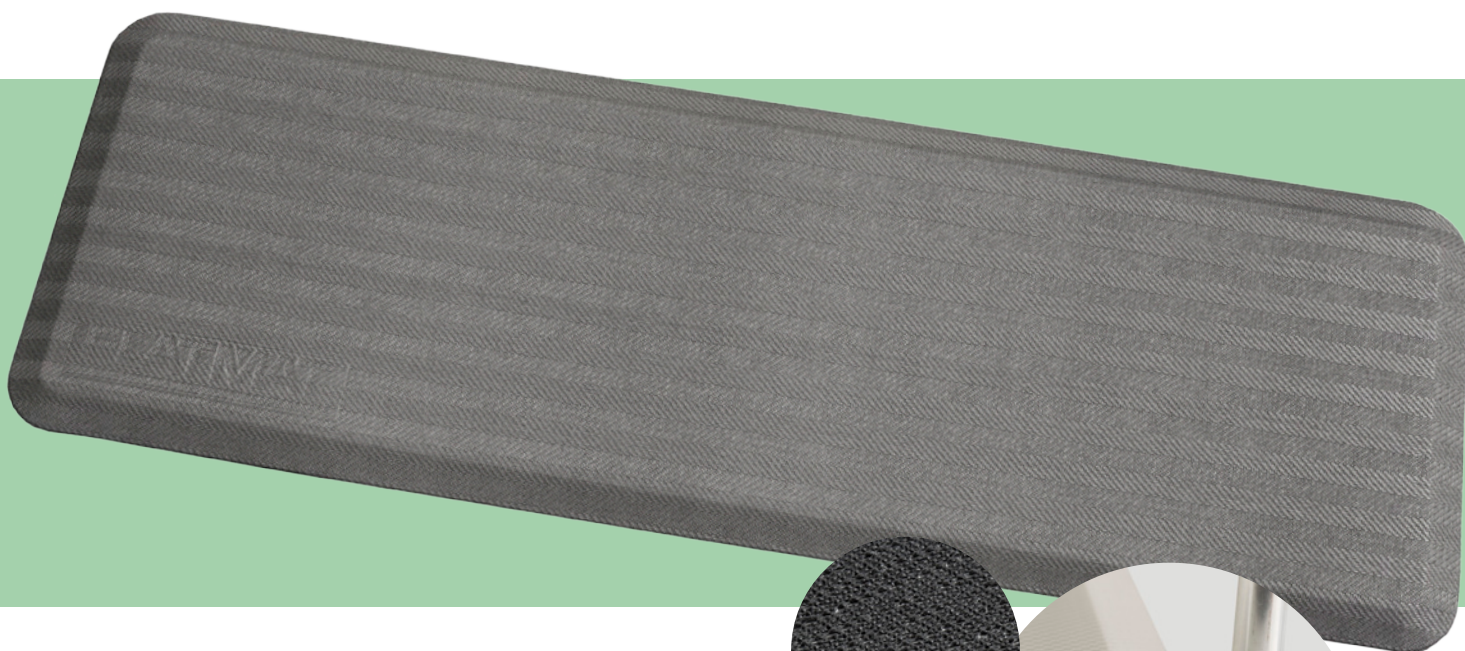

- Ultra-low profile with beveled edges to reduce tripping hazards
- Unique Slide-Stop[™] bottom material helps keep FLATMAT[™] in place
- Heavy-duty non-slip top surface protects foam for extended life
- Anti-bacterial to resist mold, mildew, stains and odors

*Slide-Stop[™]
Bottom*

*Low profile
beveled edge*

LMFLMT 24" x 70", Cool Grey, Woven Pattern

FLATMAT™ Testing Data

IMPACT TESTING - G FORCE

This test measures the g forces generated when a weighted sphere is dropped from several heights

SLIDE RESISTANCE TESTING

This test measures the amount of force necessary to move the mat when weight is placed on it.

FLAMMABILITY

FLATMAT™ Meets the national US standard, 16CFR 1630, Standard for the surface flammability of carpets and rugs of which mats are a defined subset within the standard.