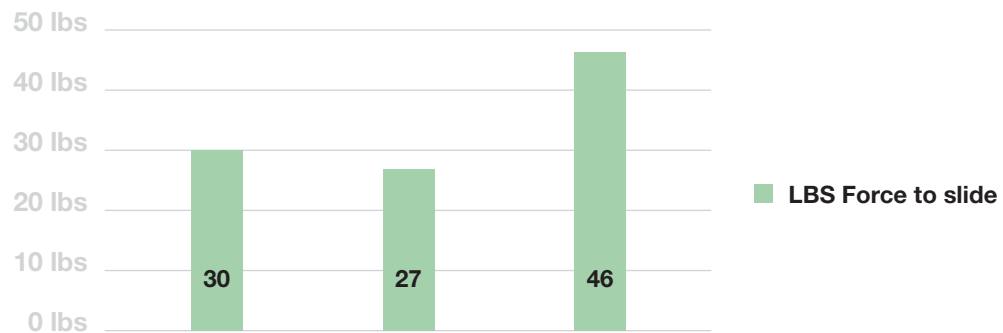

*Slide-Stop[™]
Bottom*

*Low profile
beveled edge*

LMFLMT 24" x 70", Cool Grey, Woven Pattern

FLATMAT™ Testing Data

IMPACT TESTING - G FORCE

This test measures the g forces generated when a weighted sphere is dropped from several heights

SLIDE RESISTANCE TESTING

This test measures the amount of force necessary to move the mat when weight is placed on it.

FLAMMABILITY

FLATMAT™ Meets the national US standard, 16CFR 1630, Standard for the surface flammability of carpets and rugs of which mats are a defined subset within the standard.