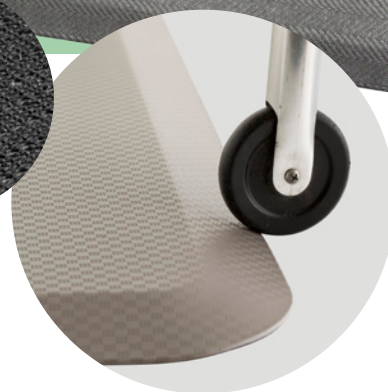

- Ultra-low profile with beveled edges to reduce tripping hazards
- Unique Slide-Stop[™] bottom material helps keep FLATMAT[™] in place
- Heavy-duty non-slip top surface protects foam for extended life
- Anti-bacterial to resist mold, mildew, stains and odors

*Slide-Stop[™]
Bottom*

*Low profile
beveled edge*

LMFLMT 24" x 70", Cool Grey, Woven Pattern

FLATMAT™ Testing Data

IMPACT TESTING - G FORCE

This test measures the g forces generated when a weighted sphere is dropped from several heights

SLIDE RESISTANCE TESTING

This test measures the amount of force necessary to move the mat when weight is placed on it.

FLAMMABILITY

FLATMAT™ Meets the national US standard, 16CFR 1630, Standard for the surface flammability of carpets and rugs of which mats are a defined subset within the standard.