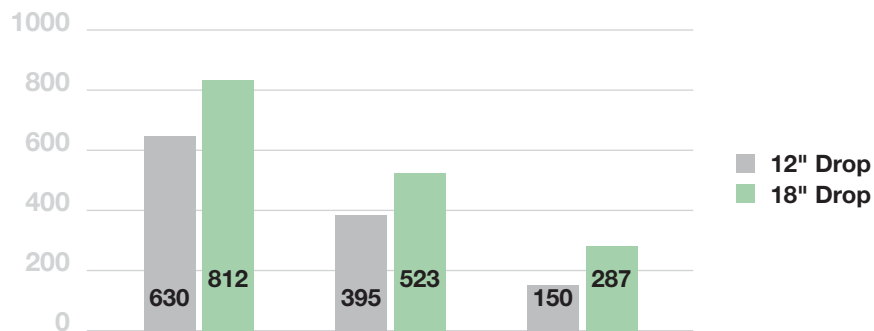

*Slide-Stop[™]
Bottom*

*Low profile
beveled edge*

LMFLMT 24" x 70", Cool Grey, Woven Pattern

FLATMAT™ Testing Data

IMPACT TESTING - G FORCE

This test measures the g forces generated when a weighted sphere is dropped from several heights

SLIDE RESISTANCE TESTING

This test measures the amount of force necessary to move the mat when weight is placed on it.

FLAMMABILITY

FLATMAT™ Meets the national US standard, 16CFR 1630, Standard for the surface flammability of carpets and rugs of which mats are a defined subset within the standard.