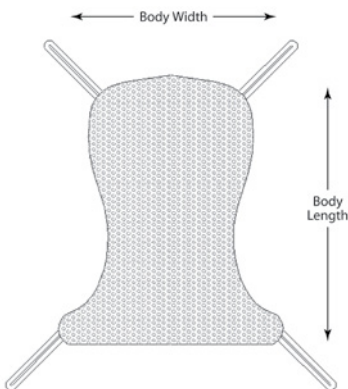

Mesh Full-Body Sling

- Quick draining/drying mesh fabric offers full head and neck support
- For use with 4-point spreader option
- Designed to meet the requirements of HCPCS code: E0621
- 6-month limited warranty

Latex Free

DSLR110	Medium	1 ea
DSLR111	Large	1 ea
DSLR140	Heavy Duty, XX-Large	1 ea

Item	Sling Size	Body Width	Body Length	Weight Capacity
DSLR110	Medium	42 3/4"	50 3/4"	450 lb
DSLR111	Large	44 3/4"	54 1/4"	450 lb
DSLR140	XX Large	42"	51"	600 lb