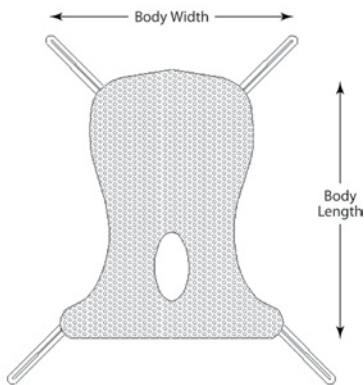

## Mesh Full-Body Commode Sling

- Quick draining/drying mesh fabric offers full head and neck support
- For use with 4-point spreader option
- Designed to meet the requirements of HCPCS code: E0621
- 6-month limited warranty

**Latex Free**

<b>DSLR114</b>	Medium	1 ea
<b>DSLR115</b>	Large	1 ea
<b>DSLR116</b>	X-Large	1 ea
<b>DSLR141</b>	Heavy Duty, XX-Large	1 ea

Item	Sling Size	Body Width	Body Length	Commode Opening to Top of Back	Total Length
DSLR114	Medium	42 3/4"	50 3/4"	34 3/4"	450 lb
DSLR115	Large	44 3/4"	54 1/4"	38"	450 lb
DSLR116	X Large	44 3/4"	60 1/4"	43"	450 lb
DSLR141	XX Large	42"	51"	41 1/2"	600 lb