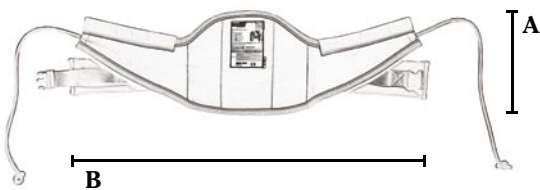

## Easy Raiser Belt

- For use with LF2011 and LF2025 Quick Raiser
- 660 lb maximum weight capacity
- 1 year limited warranty
- Designed to meet the requirements of HCPCS code: E0621

**Washing Instructions:** Made of Cordura® with polyester tapes, padded with polyester foam. Can be washed at 80 degrees C and autoclaved at 85 degrees C for 30 minutes.

<b>3120001</b>	Medium	1 ea
<b>3120002</b>	Large	1 ea
<b>31145109</b>	Optional Knee Strap	1 ea

*Optional Knee Strap*

Item	Sling Size	Tag Color	A	B	Weight Capacity
<b>3120001</b>	Medium	Yellow	13 ½"	34"	660 lbs
<b>3120002</b>	Large	Green	13 ½"	41 ½"	660 lbs